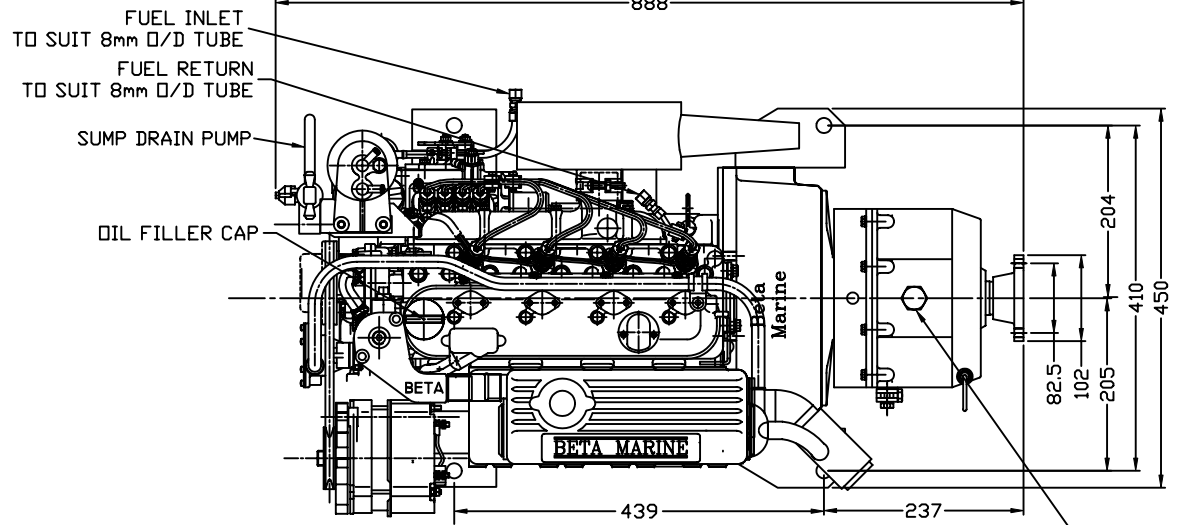

DETAIL OF FLEXIBLE COUPLING

REV	DESCRIPTION	DATE	APP'D	NOTES	COMPLETE UNIT					
					TITLE BV1305-1505 H/E - TMC60					
				BETA MARINE	DRAWN BY:-	TW	SIZE	DWG NO.	100-01725	REV
					CHECKED BY:-		SCALE	NTS	DATE	18/10/00