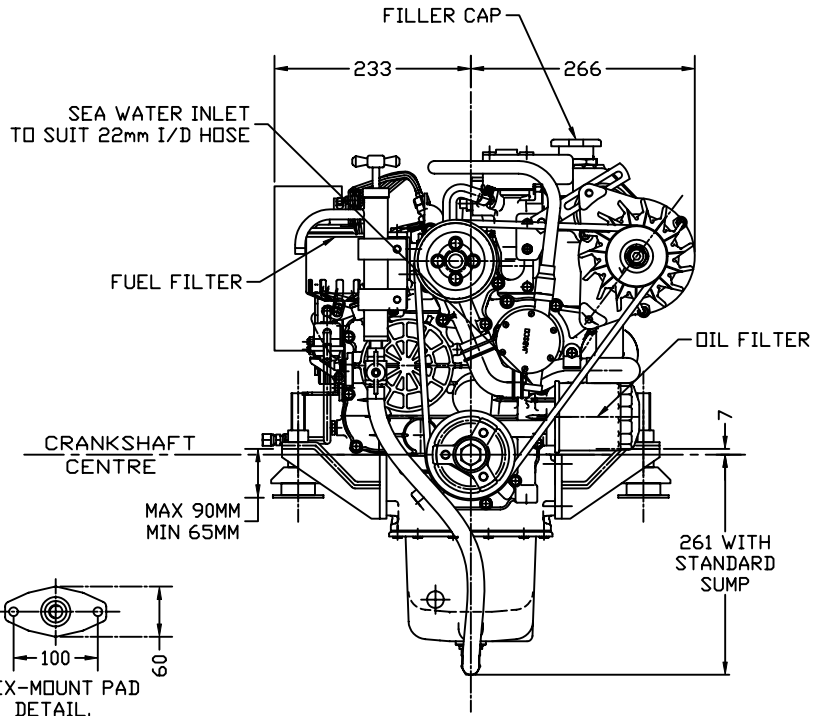

DETAIL OF FLEXIBLE COUPLING

REV	DESCRIPTION	DATE	APP'D	NOTES	COMPLETE UNIT					
					TITLE BV1305-1505 H/E - TMC60					
				BETA MARINE	DRAWN BY:-	TW	SIZE	DWG NO.	100-01725	REV
					CHECKED BY:-		SCALE	NTS	DATE	18/10/00