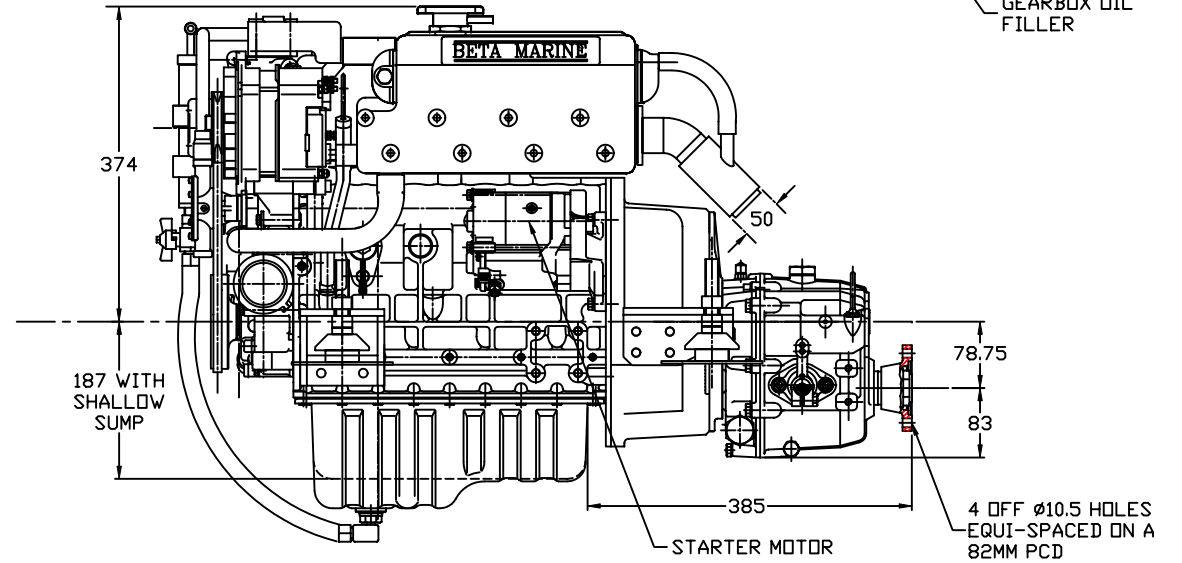

DETAIL OF FLEXIBLE COUPLING

REV	DESCRIPTION	DATE	APP'D	NOTES	COMPLETE UNIT					
					TITLE BV1305-1505 H/E - TMC60					
				BETA MARINE	DRAWN BY:-	TW	SIZE	DWG NO.	100-01725	REV
					CHECKED BY:-		SCALE	NTS	DATE	18/10/00