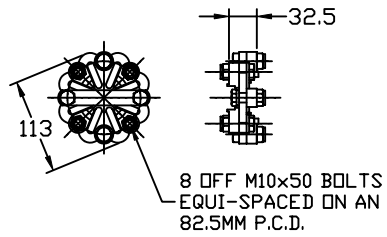

DETAIL OF FLEXIBLE COUPLING

REV	DESCRIPTION	DATE	APP'D	NOTES	COMPLETE UNIT					
					TITLE BV1305-1505 H/E - TMC60					
				BETA MARINE	DRAWN BY:-	TW	SIZE	DWG NO.	100-01725	REV
					CHECKED BY:-		SCALE	NTS	DATE	18/10/00