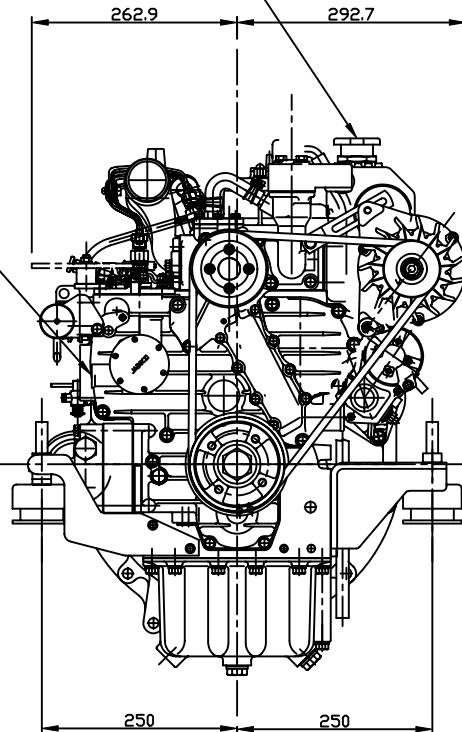

Filler Cap.

Fuel Filter.  
Oil Filler Cap.

Sea Water Intake to suit 28mm bore hose.

CRANKSHAFT CENTER

Wasting Anode.

Starter Motor.

REV	DESCRIPTION	DATE	APP'D	DRAWN	NOTES
01					

TITLE: BF2803 HEAT EXCHANGE WITH A HBW250 GEARBOX

DIMENSIONS IN MM (INCH) DO NOT SCALE

**BETA MARINE**

BETA MARINE LTD,  
MERRETT'S MILLS,  
BATH ROAD,  
SOUTH WOODCHESTER,  
STROUD, GLOS. GL5 5EU

DRAWN BY:- TW  
CHECKED BY:- LT

SIZE A4  
DWG NO. 100-06532  
SCALE NTS  
PAGE 1 of 1  
DATE 31/05/05