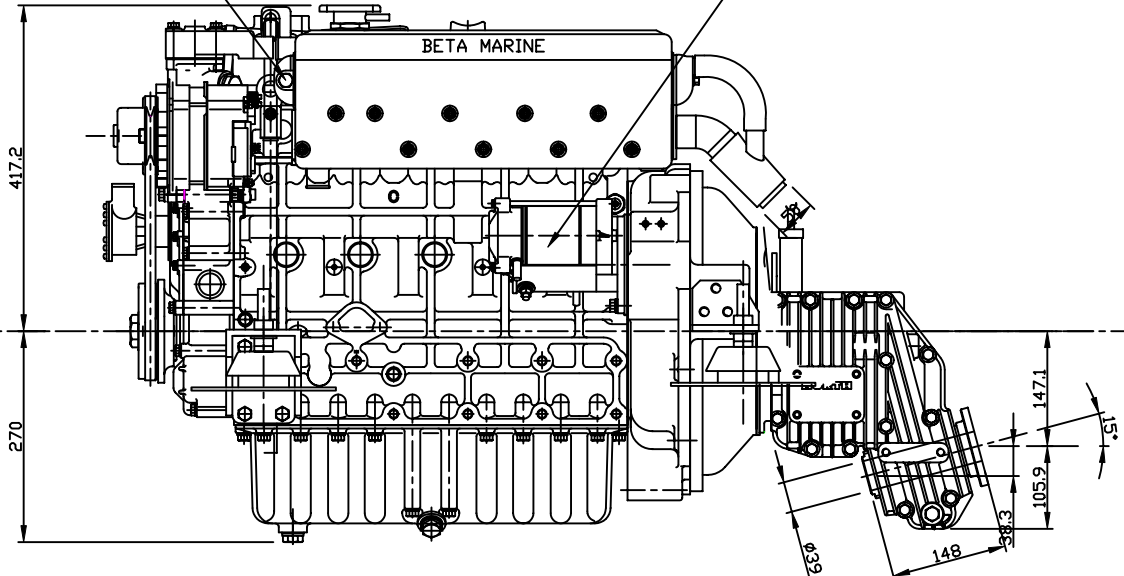

Filler Cap.

Fuel Filter.  
Oil Filler Cap.

Sea Water Intake to suit 28mm bore hose.

CRANKSHAFT CENTER

Wasting Anode.

Starter Motor.

REV	DESCRIPTION	DATE	APP'D	DRAWN	NOTES
01					

TITLE: BF2803 HEAT EXCHANGE WITH A HBW250 GEARBOX

DIMENSIONS IN MM (INCH) DO NOT SCALE

**BETA MARINE**

BETA MARINE LTD,  
MERRETT'S MILLS,  
BATH ROAD,  
SOUTH WOODCHESTER,  
STROUD, GLOS. GL5 5EU

DRAWN BY:- TW  
CHECKED BY:- LT

SIZE A4  
DWG NO. 100-06532  
SCALE NTS  
PAGE 1 of 1  
DATE 31/05/05