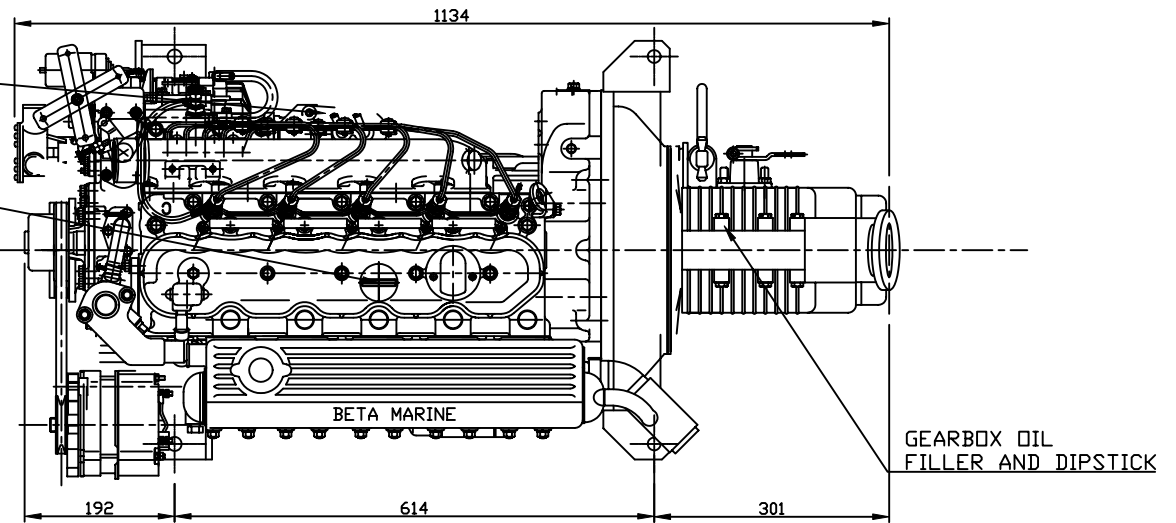

Filler Cap.

Fuel Filter.  
Oil Filler Cap.

Sea Water Intake to suit 28mm bore hose.

CRANKSHAFT CENTER

Wasting Anode.

Starter Motor.

REV	DESCRIPTION	DATE	APP'D	DRAWN	NOTES
01					

TITLE: BF2803 HEAT EXCHANGE WITH A HBW250 GEARBOX

DIMENSIONS IN MM (INCH) DO NOT SCALE

**BETA MARINE**

BETA MARINE LTD,  
MERRETT'S MILLS,  
BATH ROAD,  
SOUTH WOODCHESTER,  
STROUD, GLOS. GL5 5EU

DRAWN BY:- TW  
CHECKED BY:- LT

SIZE A4  
DWG NO. 100-06532  
SCALE NTS  
PAGE 1 of 1  
DATE 31/05/05