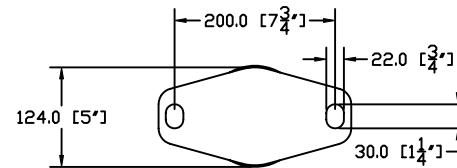

FLEXIBLE MOUNT
DETAILS

SCALE
1:5

REV	DESCRIPTION	DATE	APP'D	DRAWN	NOTES
01					

TITLE: **BD902 HEAT EXCHANGER
TMC40 GEARBOX
WITH ATOMIC FEET**

DIMENSIONS IN MM (INCH)
DO NOT SCALE

MATL:

BETA MARINE

BETA MARINE LTD,
MERRETT'S MILLS,
BATH ROAD,
SOUTH WOODCHESTER,
STROUD, GLOS. GL5 5EU

DRAWN BY:- TW
CHECKED BY:- LT

SIZE A4
DWG NO. 100-06625
SCALE NTS
PAGE 1 of 1

REV 00
DATE 01/11/05